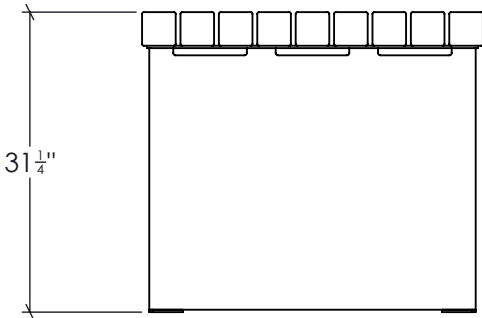

# Mammoth Post Picnic Table

MP-PT-70, MP-PT-94, MP-PT-117

## Materials, Finishes, and Details

- Mammoth Post Picnic Table is available in three standard lengths, 70", 94" and 117". Height is 31.25" and a depth of 35.5".
- Table top is made from Alaskan Yellow Cedar 4x4, sanded to 120 grit and finished with penetrating sealer.
- Frames are fabricated from steel with a durable powder-coat finish.
- Stainless steel fasteners.
- Stainless steel anchor tabs provided with 1/2" diameter holes for anchor bolts by others.

Product #	L	Weight
MP-PT-70	70	322 lbs.
MP-PT-94	94	377 lbs.
MP-PT-117	117	420 lbs.