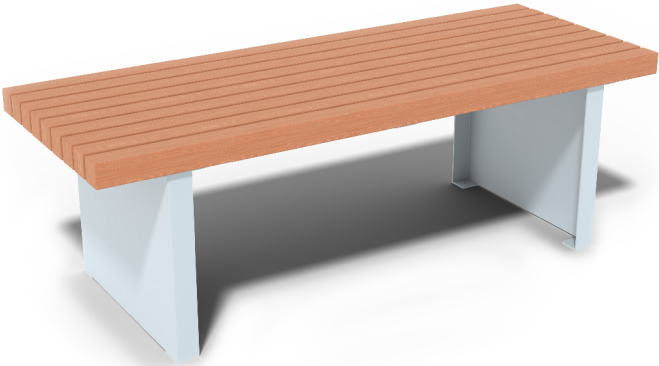

# Mammoth Post Picnic Table

MP-PT-70, MP-PT-94, MP-PT-117

## Materials, Finishes, and Details

- Mammoth Post Picnic Table is available in three standard lengths, 70", 94" and 117". Height is 31.25" and a depth of 35.5".
- Table top is made from Alaskan Yellow Cedar 4x4, sanded to 120 grit and finished with penetrating sealer.
- Frames are fabricated from steel with a durable powder-coat finish.
- Stainless steel fasteners.
- Stainless steel anchor tabs provided with 1/2" diameter holes for anchor bolts by others.