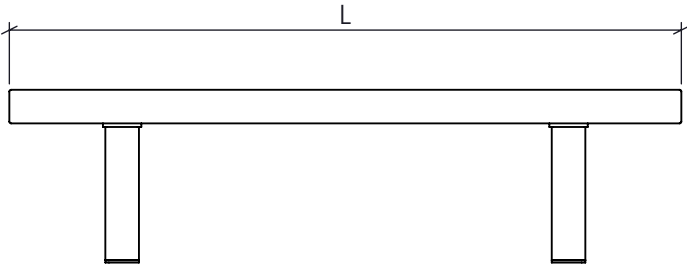

Mammoth Post Backless Bench

MP-BB-70, MP-BB-94, MP-BB-117

Materials, Finishes, and Details

- Mammoth Post Bench is available in three standard lengths, 70", 94" and 117". Seat height of 17" and a depth of 19.5".
- Seat is made from Alaskan Yellow Cedar 4x4, sanded to 120 grit and finished with penetrating sealer.
- Frames are fabricated from steel with a durable powder-coat finish.
- Stainless steel fasteners.

Product #	L	Weight
MP-BB-70	70	131lbs.
MP-BB-94	94	160lbs.
MP-BB-117	117	187lbs.

To Specify

- Specify MP-BB-70, MP-BB-944, MP-BB-117 by DM Braun.
- Specify powder-coat color.
- For more detail regarding materials and color options visit www.dmbraunco.com/material-options.