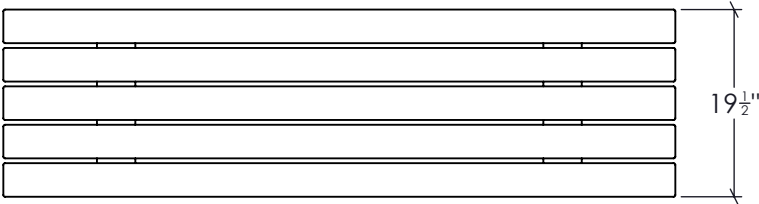

Mammoth Post Backless Bench

MP-BB-70, MP-BB-94, MP-BB-117

Materials, Finishes, and Details

- Mammoth Post Bench is available in three standard lengths, 70", 94" and 117". Seat height of 17" and a depth of 19.5".
- Seat is made from Alaskan Yellow Cedar 4x4, sanded to 120 grit and finished with penetrating sealer.
- Frames are fabricated from steel with a durable powder-coat finish.
- Stainless steel fasteners.

Product #	L	Weight
MP-BB-70	70	131lbs.
MP-BB-94	94	160lbs.
MP-BB-117	117	187lbs.

To Specify

- Specify MP-BB-70, MP-BB-944, MP-BB-117 by DM Braun.
- Specify powder-coat color.
- For more detail regarding materials and color options visit www.dmbraunco.com/material-options.