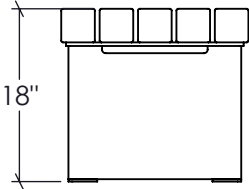

Mammoth Post Backless Bench

MP-BB-70, MP-BB-94, MP-BB-117

Materials, Finishes, and Details

- Mammoth Post Bench is available in three standard lengths, 70", 94" and 117". Seat height of 17" and a depth of 19.5".
- Seat is made from Alaskan Yellow Cedar 4x4, sanded to 120 grit and finished with penetrating sealer.
- Frames are fabricated from steel with a durable powder-coat finish.
- Stainless steel fasteners.

Product #	L	Weight
MP-BB-70	70	131lbs.
MP-BB-94	94	160lbs.
MP-BB-117	117	187lbs.

To Specify

- Specify MP-BB-70, MP-BB-944, MP-BB-117 by DM Braun.
- Specify powder-coat color.
- For more detail regarding materials and color options visit www.dmbraunco.com/material-options.