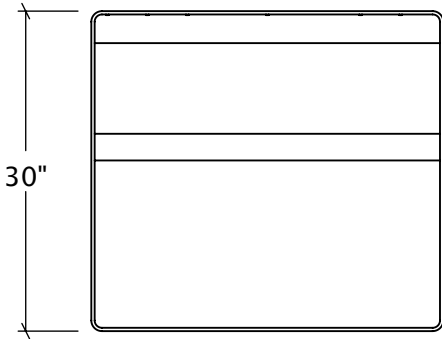

Union Plaza Picnic Table

UP-PT

Materials, Finishes, and Details

- Picnic table available in 3 standard lengths.
- Fabricated from aluminum with a durable powder-coat finish.
- Anchored option available.

Product #	L	Weight
UP-PT58	58"	87lbs.
UP-PT72	72"	100lbs.
UP-PT94	94"	124lbs