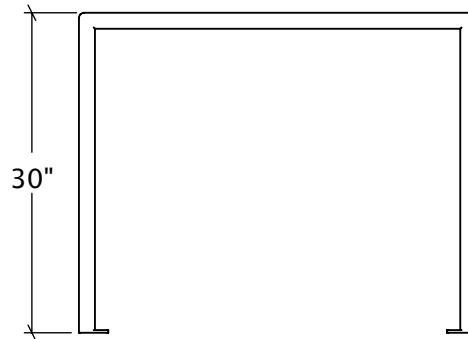

San Antonio Dining Table

SAM-DT

Materials, Finishes, and Details

- Square table at 37.25"LxW and 30"H.
- Fabricated from steel with a durable powder-coat finish.
- Anchored option available.
- Approximate weight: 102 lbs.