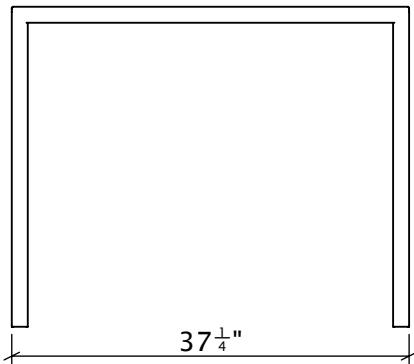

San Antonio Dining Table

SAM-DT

Materials, Finishes, and Details

- Square table at 37.25"LxW and 30"H.
- Fabricated from steel with a durable powder-coat finish.
- Anchored option available.
- Approximate weight: 102 lbs.