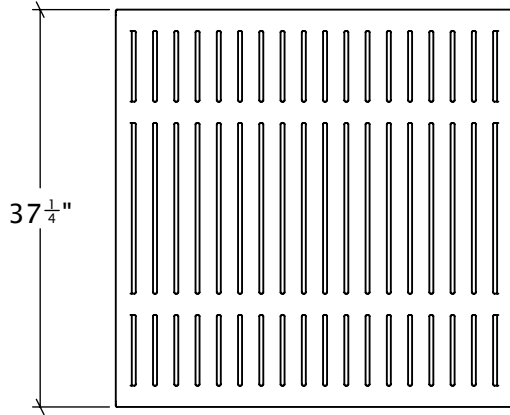

San Antonio Dining Table

SAM-DT

Materials, Finishes, and Details

- Square table at 37.25"LxW and 30"H.
- Fabricated from steel with a durable powder-coat finish.
- Anchored option available.
- Approximate weight: 102 lbs.