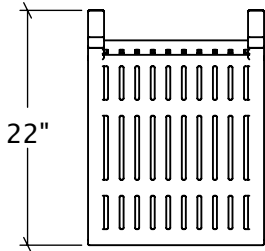

San Antonio Barstool

SAM-BS

Materials, Finishes, and Details

- Backed barstool at 16.5"W, 22"D, and 41.25"H. Seat height is 30".
- Fabricated from steel with a durable powder-coat finish.
- Approximate weight: 47 lbs.