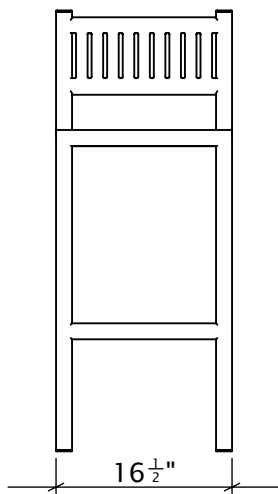

San Antonio Barstool

SAM-BS

Materials, Finishes, and Details

- Backed barstool at 16.5"W, 22"D, and 41.25"H. Seat height is 30".
- Fabricated from steel with a durable powder-coat finish.
- Approximate weight: 47 lbs.