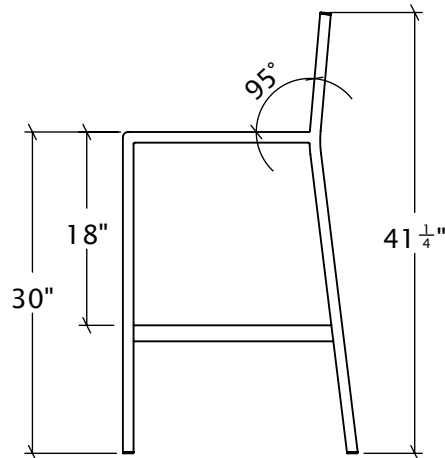

San Antonio Barstool

SAM-BS

Materials, Finishes, and Details

- Backed barstool at 16.5"W, 22"D, and 41.25"H. Seat height is 30".
- Fabricated from steel with a durable powder-coat finish.
- Approximate weight: 47 lbs.