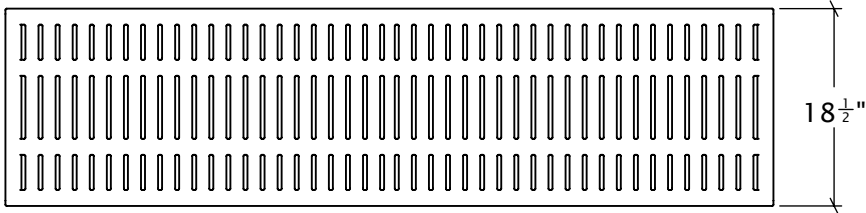

San Antonio Backless Bench

SAM-BB32.75, SAM-BB54.75, SAM-BB72, SAM-BB94

Materials, Finishes, and Details

- Backless bench available in four standard lengths and 18" H.
- Fabricated from steel with a durable powder-coat finish.
- Anchored option available.

Product #	L	Weight
SAM-BB32.75	32.75"	41lbs.
SAM-BB54.75	54.75"	61lbs.
SAM-BB72	72"	82lbs.
SAM-BB94	94"	103lbs.

To Specify

- Specify SAM-BB32.75, SAM-BB54.75, SAM-BB72, SAM-BB94 by DM Braun.
- Specify powder-coat color.
- For more detail regarding materials and color options visit www.dmbraunco.com/material-options.