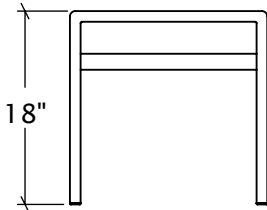

San Antonio Backless Bench

SAM-BB32.75, SAM-BB54.75, SAM-BB72, SAM-BB94

Materials, Finishes, and Details

- Backless bench available in four standard lengths and 18" H.
- Fabricated from steel with a durable powder-coat finish.
- Anchored option available.

Product #	L	Weight
SAM-BB32.75	32.75"	41lbs.
SAM-BB54.75	54.75"	61lbs.
SAM-BB72	72"	82lbs.
SAM-BB94	94"	103lbs.

To Specify

- Specify SAM-BB32.75, SAM-BB54.75, SAM-BB72, SAM-BB94 by DM Braun.
- Specify powder-coat color.
- For more detail regarding materials and color options visit www.dmbraunco.com/material-options.