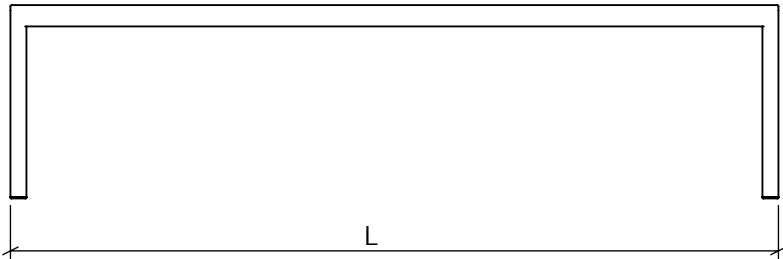

San Antonio Backless Bench

SAM-BB32.75, SAM-BB54.75, SAM-BB72, SAM-BB94

Materials, Finishes, and Details

- Backless bench available in four standard lengths and 18" H.
- Fabricated from steel with a durable powder-coat finish.
- Anchored option available.

Product #	L	Weight
SAM-BB32.75	32.75"	41lbs.
SAM-BB54.75	54.75"	61lbs.
SAM-BB72	72"	82lbs.
SAM-BB94	94"	103lbs.

To Specify

- Specify SAM-BB32.75, SAM-BB54.75, SAM-BB72, SAM-BB94 by DM Braun.
- Specify powder-coat color.
- For more detail regarding materials and color options visit www.dmbraunco.com/material-options.