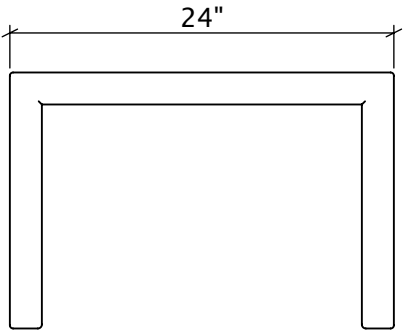

Aspen Coffee Table

AS10-CT

Materials, Finishes, and Details

- The Aspen S10 Coffee Table is available with a wicker base and aluminum top at 48"L, 24"D and 16"H.
- Fabricated from Viro wicker with a powder-coated aluminum frame and top surface.
- Approximate weight: 14 lbs.