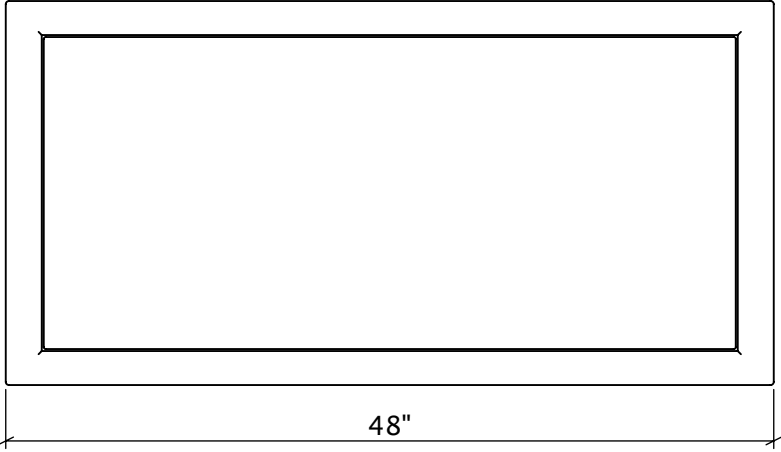

Aspen Coffee Table

AS10-CT

Materials, Finishes, and Details

- The Aspen S10 Coffee Table is available with a wicker base and aluminum top at 48"L, 24"D and 16"H.
- Fabricated from Viro wicker with a powder-coated aluminum frame and top surface.
- Approximate weight: 14 lbs.