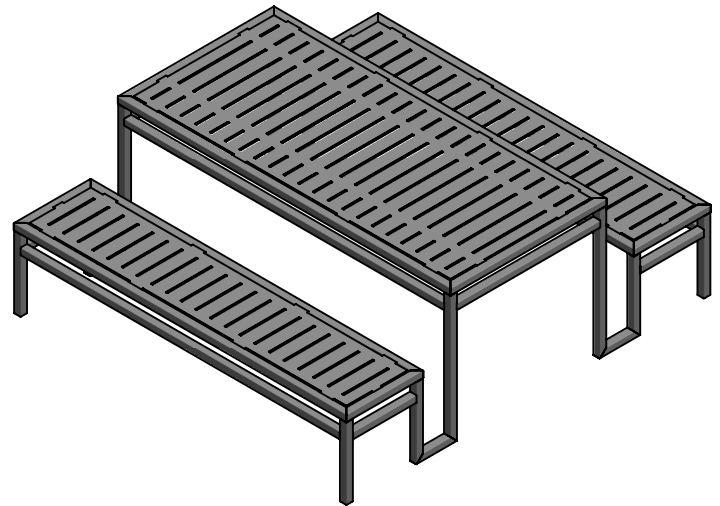

DM BRAUN

Quality Furniture for Public Spaces + Custom Designs

23011 Alcalde Dr. Suite G

Laguna Hills, CA 92653

(714)-674-0855

info@dmbranco.com

dmbranco.com

SAN ANTONIO PICNIC TABLE

- STEEL CONSTRUCTION.
- SANDBLASTED, PRIMED & POWDER-COAT FINISH.
- S.S. FOOT ANCHORS W/ 5/8" DIA. HOLE.
-

72"

30"