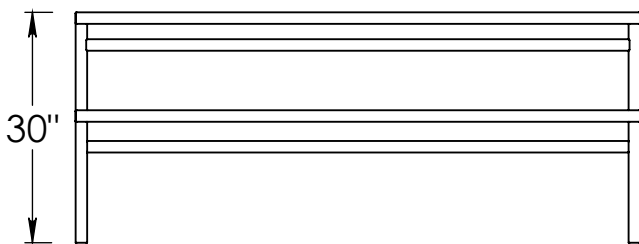

- STEEL CONSTRUCTION.
- SANDBLASTED, PRIMED & POWDER-COAT FINISH.
- S.S. FOOT ANCHORS W/ 5/8" DIA. HOLE.
-

72"

30"