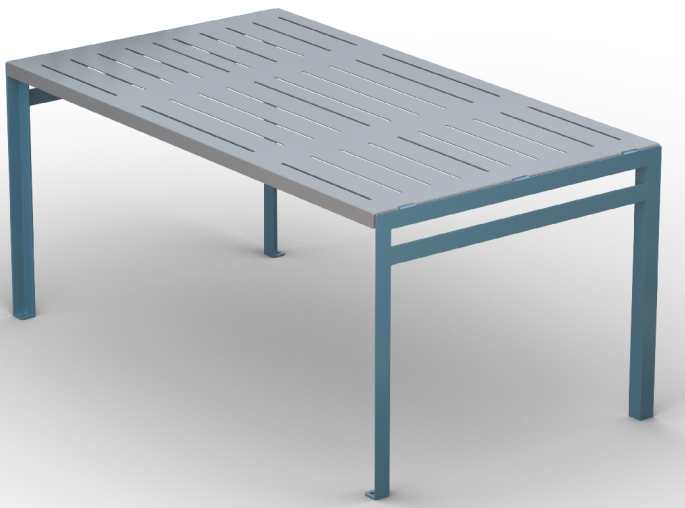

DM BRAUN

Quality Furniture for Public Spaces + Custom Designs

23011 Alcalde Dr. Suite G
Laguna Hills, CA 92653
(714)-674-0855
info@dmbranco.com
dmbranco.com

CRAFT STEEL DINING TABLE

- STEEL CONSTRUCTION.
- SANDBLASTED, PRIMED & POWDER-COAT FINISH.
- S.S. FOOT ANCHORS W/ 1/2" DIA. HOLE.
- S.S. HARDWARE.
- CUSTOM LASER-CUT PATTERN AVAILABLE UPON REQUEST.

72"

40"

30"