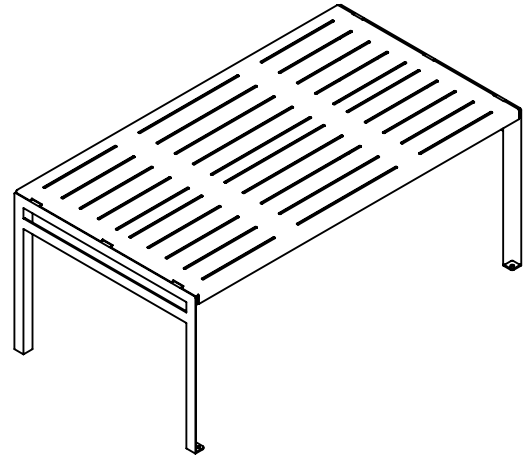

DM BRAUN

Quality Furniture for Public Spaces + Custom Designs

23011 Alcalde Dr. Suite G
Laguna Hills, CA 92653
(714)-674-0855
info@dmbranco.com
dmbranco.com

CRAFT STEEL DINING TABLE

- STEEL CONSTRUCTION.
- SANDBLASTED, PRIMED & POWDER-COAT FINISH.
- S.S. FOOT ANCHORS W/ 1/2" DIA. HOLE.
- S.S. HARDWARE.
- CUSTOM LASER-CUT PATTERN AVAILABLE UPON REQUEST.

72"

40"

30"