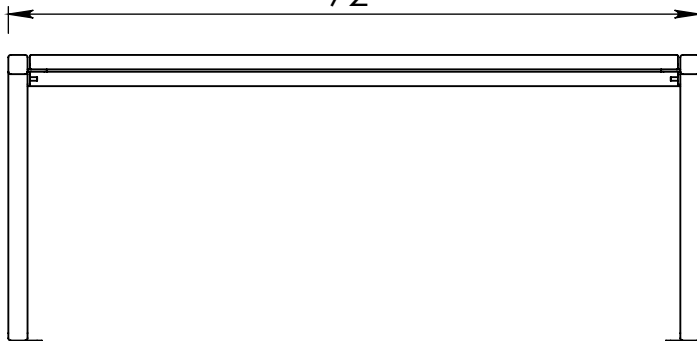

JATOBA

IPE

THERMORY

KEBONY

PLASTIC

30"

72"

30"