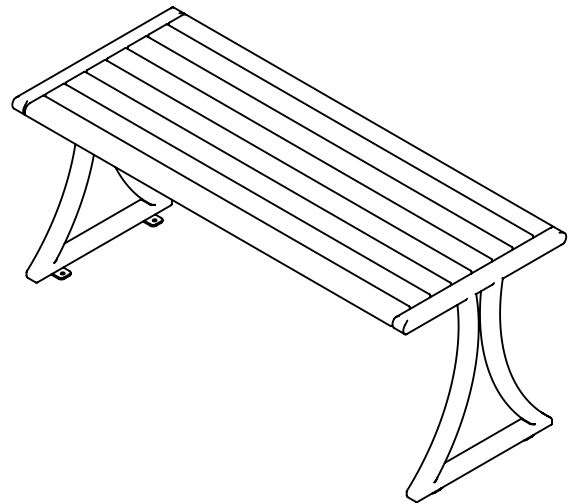

DM BRAUN

Quality Furniture for Public Spaces + Custom Designs

23011 Alcalde Dr. Suite G
Laguna Hills, CA 92653
(714)-674-0855
info@dmbranco.com
dmbranco.com

ELEMENT DINING TABLE

- STEEL CONSTRUCTION.
- SANDBLASTED, PRIMED & POWDER-COAT FINISH.
- S.S. ANCHOR TABS W/ 1/2" DIA. THRU HOLES FOR ANCHORING.
- S.S. HARDWARE
- APPROX. 180lbs.
- WOOD BOARDS FINISHED WITH CLEAR PENETRATING WOOD SEALER.
- TABLE TOP BOARDS AVAILABLE IN THE FOLLOWING MATERIALS:

JATOBA

IPE

THERMORY

KEBONY

PLASTIC

30"

72"

30"