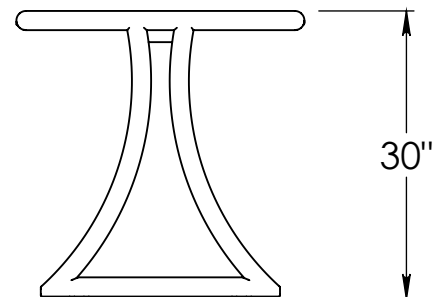

DM BRAUN

Quality Furniture for Public Spaces + Custom Designs

23011 Alcalde Dr. Suite G
Laguna Hills, CA 92653
(714)-674-0855
info@dmbranco.com
dmbranco.com

ELEMENT DINING TABLE

- STEEL CONSTRUCTION.
- SANDBLASTED, PRIMED & POWDER-COAT FINISH.
- S.S. ANCHOR TABS W/ 1/2" DIA. THRU HOLES FOR ANCHORING.
- S.S. HARDWARE
- APPROX. 180lbs.
- WOOD BOARDS FINISHED WITH CLEAR PENETRATING WOOD SEALER.
- TABLE TOP BOARDS AVAILABLE IN THE FOLLOWING MATERIALS:

JATOBA

IPE

THERMORY

KEBONY

PLASTIC

30"

72"

30"