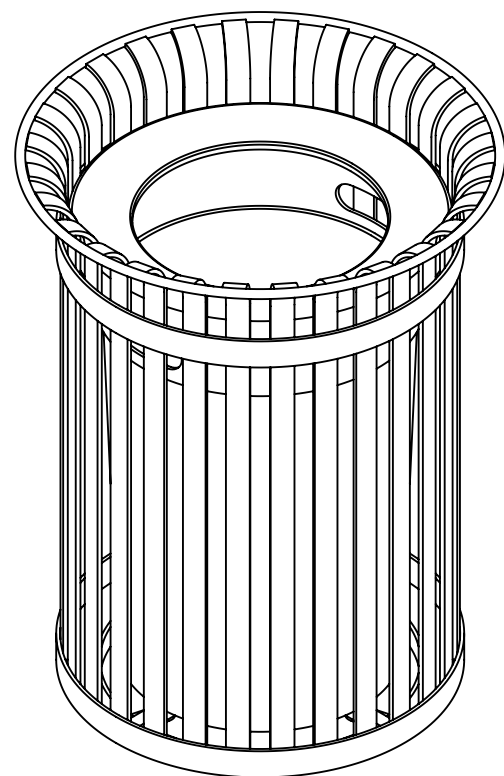

1240 North Van Buren Street - Suite 207
 Anaheim, California 92807 info@dmbranco.com
 www.dmbranco.com
 714-674-0855

Materials List

- (1) Vertical Straps - 5/16" x 1 1/2" Steel Flat Bar
- (2) Top Ring - ϕ 5/8" Steel Round Bar
- (3) Support Rings - 1/4" x 2" Steel Flat Bar
- (4) Support Bars - 1/2" x 1" Steel Flat Bar
- (5) Surface Mount Plates - 1/4" x 1 1/2" Stainless Steel Plate with 9/16" Mounting Hole
- (6) Lid - ϕ 24" x .075" Wall Steel Lid Attached to Basket with Stainless Steel Airline Cable
- (7) Mounted with Three ϕ 1/2" x 4-5" Stainless Steel Anchor Bolts (Customer Supplied)
- (8) 40 Gallon Rigid Plastic Liner with Handles Included