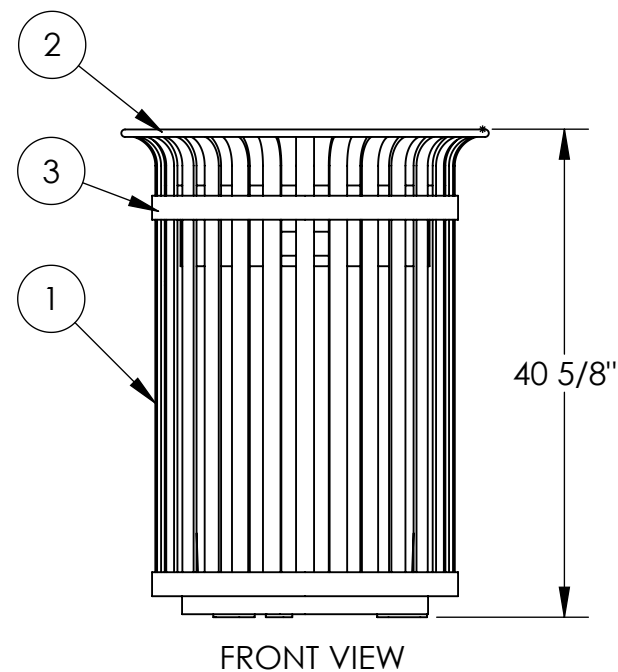

1240 North Van Buren Street - Suite 207
 Anaheim, California 92807 info@dmbranco.com
 www.dmbranco.com
 714-674-0855

Materials List

- (1) Vertical Straps - 5/16" x 1 1/2" Steel Flat Bar
- (2) Top Ring - ϕ 5/8" Steel Round Bar
- (3) Support Rings - 1/4" x 2" Steel Flat Bar
- (4) Support Bars - 1/2" x 1" Steel Flat Bar
- (5) Surface Mount Plates - 1/4" x 1 1/2" Stainless Steel Plate with 9/16" Mounting Hole
- (6) Lid - ϕ 24" x .075" Wall Steel Lid Attached to Basket with Stainless Steel Airline Cable
- (7) Mounted with Three ϕ 1/2" x 4-5" Stainless Steel Anchor Bolts (Customer Supplied)
- (8) 40 Gallon Rigid Plastic Liner with Handles Included