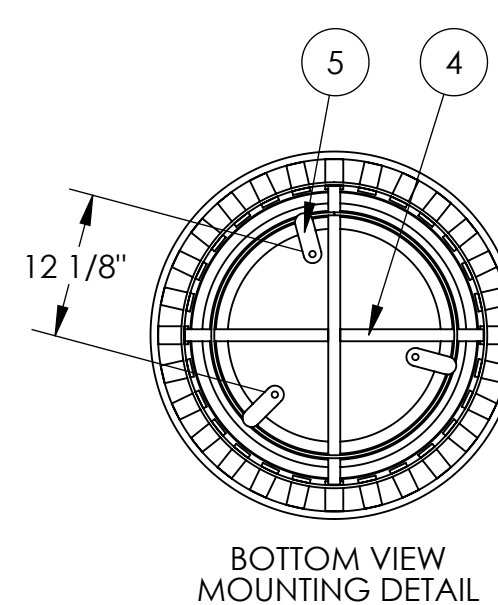

1240 North Van Buren Street - Suite 207
 Anaheim, California 92807 info@dmbranco.com
 www.dmbranco.com
 714-674-0855

Materials List

- (1) Vertical Straps - 5/16" x 1 1/2" Steel Flat Bar
- (2) Top Ring - ϕ 5/8" Steel Round Bar
- (3) Support Rings - 1/4" x 2" Steel Flat Bar
- (4) Support Bars - 1/2" x 1" Steel Flat Bar
- (5) Surface Mount Plates - 1/4" x 1 1/2" Stainless Steel Plate with 9/16" Mounting Hole
- (6) Lid - ϕ 24" x .075" Wall Steel Lid Attached to Basket with Stainless Steel Airline Cable
- (7) Mounted with Three ϕ 1/2" x 4-5" Stainless Steel Anchor Bolts (Customer Supplied)
- (8) 40 Gallon Rigid Plastic Liner with Handles Included