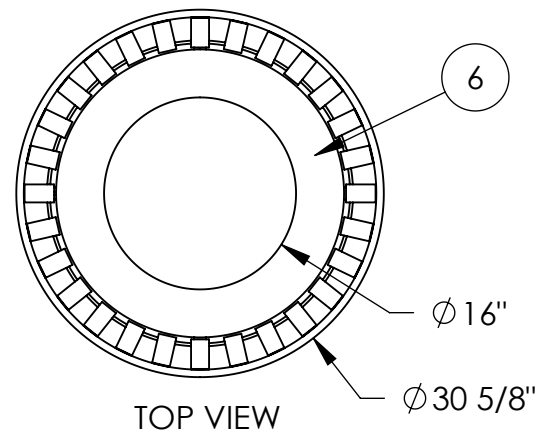

1240 North Van Buren Street - Suite 207
 Anaheim, California 92807 info@dmbranco.com
 www.dmbranco.com
 714-674-0855

Materials List

- (1) Vertical Straps - 5/16" x 1 1/2" Steel Flat Bar
- (2) Top Ring - ϕ 5/8" Steel Round Bar
- (3) Support Rings - 1/4" x 2" Steel Flat Bar
- (4) Support Bars - 1/2" x 1" Steel Flat Bar
- (5) Surface Mount Plates - 1/4" x 1 1/2" Stainless Steel Plate with 9/16" Mounting Hole
- (6) Lid - ϕ 24" x .075" Wall Steel Lid Attached to Basket with Stainless Steel Airline Cable
- (7) Mounted with Three ϕ 1/2" x 4-5" Stainless Steel Anchor Bolts (Customer Supplied)
- (8) 40 Gallon Rigid Plastic Liner with Handles Included